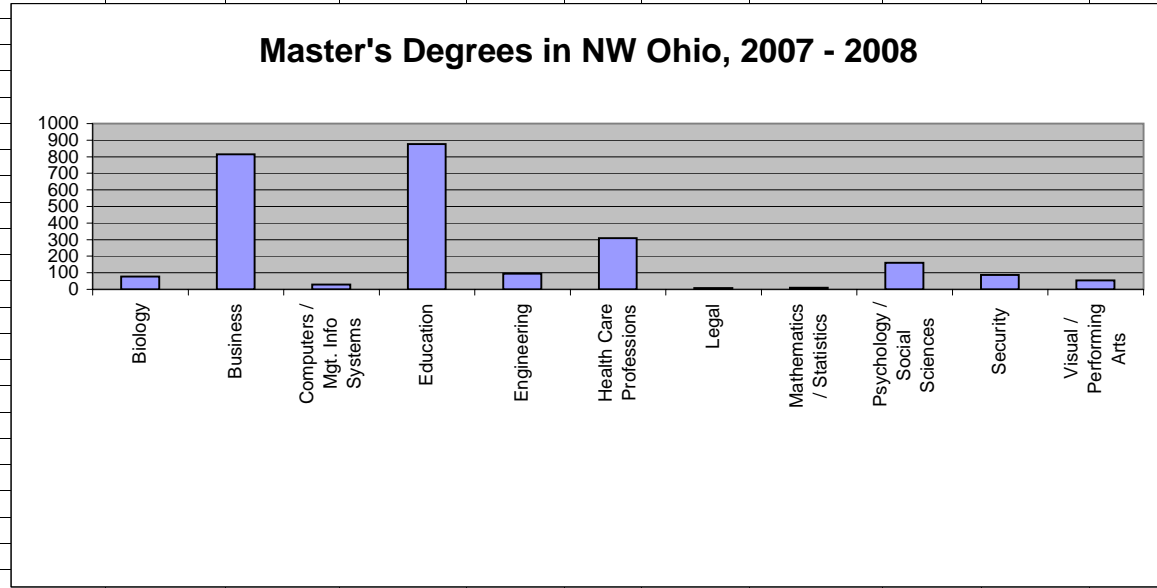

Master's Degrees in NW Ohio 2007 - 2008

Don Wonnell, Labor Mkt. Analyst, LMI / WFD / Ohio Dept. of Job & Family Services

donald.wonnell@jfs.ohio.gov

(419) 891 - 8826

November 16, 2009

	Biology	Business	Computers /MIS	Education	Engineering	Health Profess.	Legal	Math / Statistics	Psychology /Social Sci	Security	Visual & Performing Arts	Total
Bluffton University		35		20								55
Bowling Green State University	15	142	22	484		34		10	47		55	974
Defiance College		18		18								36
University of Findlay		308		116	28	71						524
Heidelberg University		25		25					10			60
Lourdes College		32		18								50
Ohio Northern University							8					8
Tiffin University		82							37	59		196
University of Northwestern Ohio		14										14
University of Toledo	62	147	6	179	67	204			67	27		834
Wright State University Lake Campus - Celina		12		16								28
Totals	77	815	28	876	95	309	8	10	161	86	55	2779

Biology	77
Business	815
Computers / Mgt. Info Systems	28
Education	876
Engineering	95
Health Care Professions	309
Legal	8
Mathematics / Statistics	10
Psychology / Social Sciences	161
Security	86
Visual / Performing Arts	55

Source: National Center for Educational Statistics / College Navigator

Note: **Major totals only are shown, columns will not match to total.**