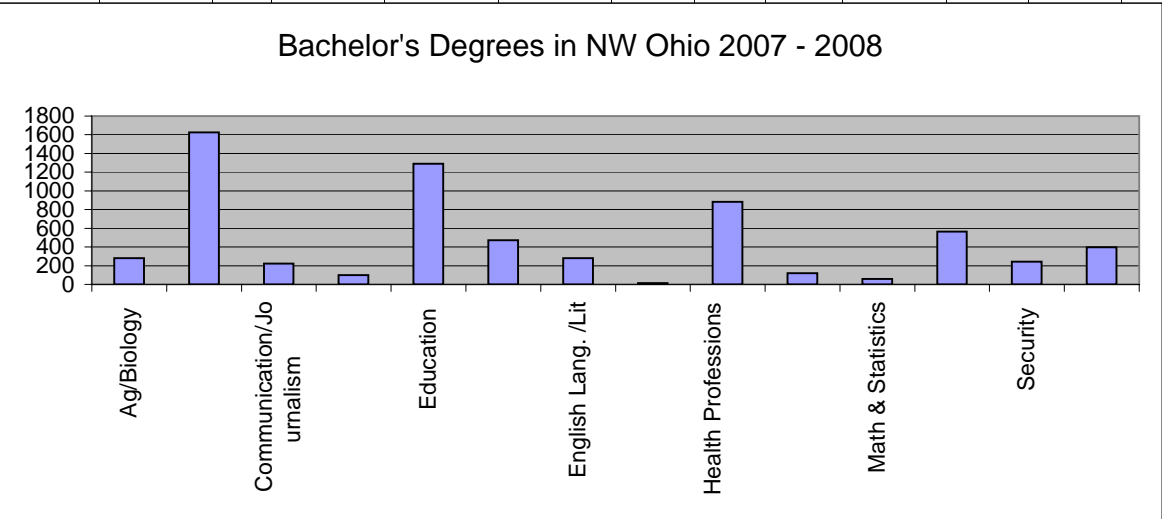

Bachelor's Degrees in NW Ohio 2007 - 2008															
Don Wonnell, Labor Mkt. Analyst, LMI / WFD / Ohio Dept. of Job & Family Services															
donald.wonnell@jfs.ohio.gov															
(419) 891 - 8826															November 16, 2009
	Ag / Biology	Business	Communic & Journ- alism	Computer Science & Technology	Edu.	Engineering	English Language / Literature	Family & Consumer/ Human Services	Health Profess.	Liberal Arts	Math & Stats	Psych./ Social Sci	Security	Visual & Perform. Arts	Total
Bluffton University		82			49						11			16	253
Bowling Green State University	110	501	112	52	684	97	213		274	101	20	233		307	3310
Defiance College		50			32								28		179
Heidelberg University	17	53			43							34			246
Lourdes College		61			20				83			24	14		247
Ohio Northern University	42	77			36	90			27		13	28	18		448
Ohio State University - Lima		8			50		11	14				17			100
Tiffin University		131		12								26	80		271
University of Findlay	69	123			73	23			135			17	18	14	540
University of Northwestern Ohio		48								20					72
University of Toledo	44	464	110	36	266	261	56		358		14	185	86	60	2480
Wright State University Lake Campus - Celina		26			38				6						70
Total	282	1624	222	100	1291	471	280	14	883	121	58	564	244	397	8216

Ag/Biology	282
Business	1624
Communication/Journalism	222
Computer Sci.&Tech	100
Education	1291
Engineering	471
English Lang. /Lit	280
Family & Consumer Services	14
Health Professions	883
Liberal Arts	121
Math & Statistics	58
Psych./Social Sci.	564
Security	244
Visual&Perform. Arts	397

Source: National Center for Educational Statistics / College Navigator
Notes: **Major totals only are shown, columns will not match to total.**
Data on Masters and Doctors degrees on worksheet 2 and 3.
fn: degreesadvanced.xls