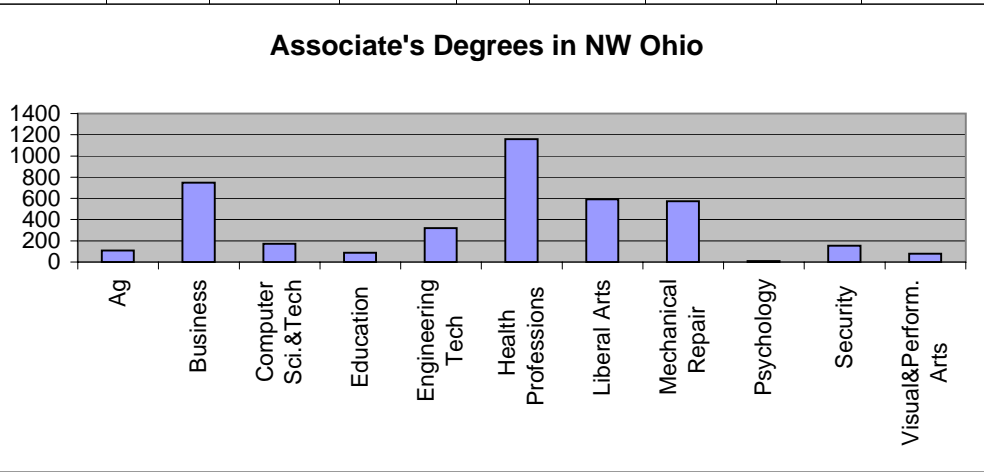

Associate's Degrees in NW Ohio 2007 - 2008

Don Wonnell, Labor Mkt. Analyst, LMI / WFD / Ohio Dept. of Job & Family Services
donald.wonnell@ifs.ohio.gov (419) 891 - 8826

August 6, 2009

	Agriculture	Business	Computer Science & Technology	Education	Engineering Tech	Health Professions	Liberal Arts	Psychology	Mechanical Repair Tech	Security	Visual & Performing Arts	Total 07 - 08	Total 04 - 05
Bowling Green State Firelands		17			11	47	100					175	105
Brown Mackie College - Findlay		20				32						52	
Davis College		31	8			45					10	94	68
Marion Technical College		28			16	101				11		156	194
Monroe Community College Mich.		49	19		30	54	222			11	13	398	
Northwest State Community College		82	11	43	40	64				15	15	270	238
Ohio State University - Lima							33					33	
Ohio State University - Marion							150					150	
Owens Community College	24	310	40	44	123	424	69			100	28	1162	1057
Rhodes State Community College		41	29		49	246				18		383	394
Terra Community College		44	18		50	30	17				11	170	202
University of Findlay		19	26			13						58	92
University of Northwestern Ohio		66	67			34			573			768	506
University of Toledo		18	11			68						97	177
Wright State University Lake Campus - Celina		15	8		8			8				39	
Total	109	748	172	87	319	1158	591	8	573	155	77	4005	

Associate's Degrees - NW Ohio

Ag	109
Business	748
Computer Sci.&Tech	172
Education	87
Engineering Tech	319
Health Professions	1158
Liberal Arts	591
Mechanical Repair	573
Psychology	8
Security	155
Visual&Perform. Arts	77

Source: National Center for Educational Statistics / College Navigator

Note: Major totals only are shown, columns will not match to total.

fn: degreesassoc09.xls